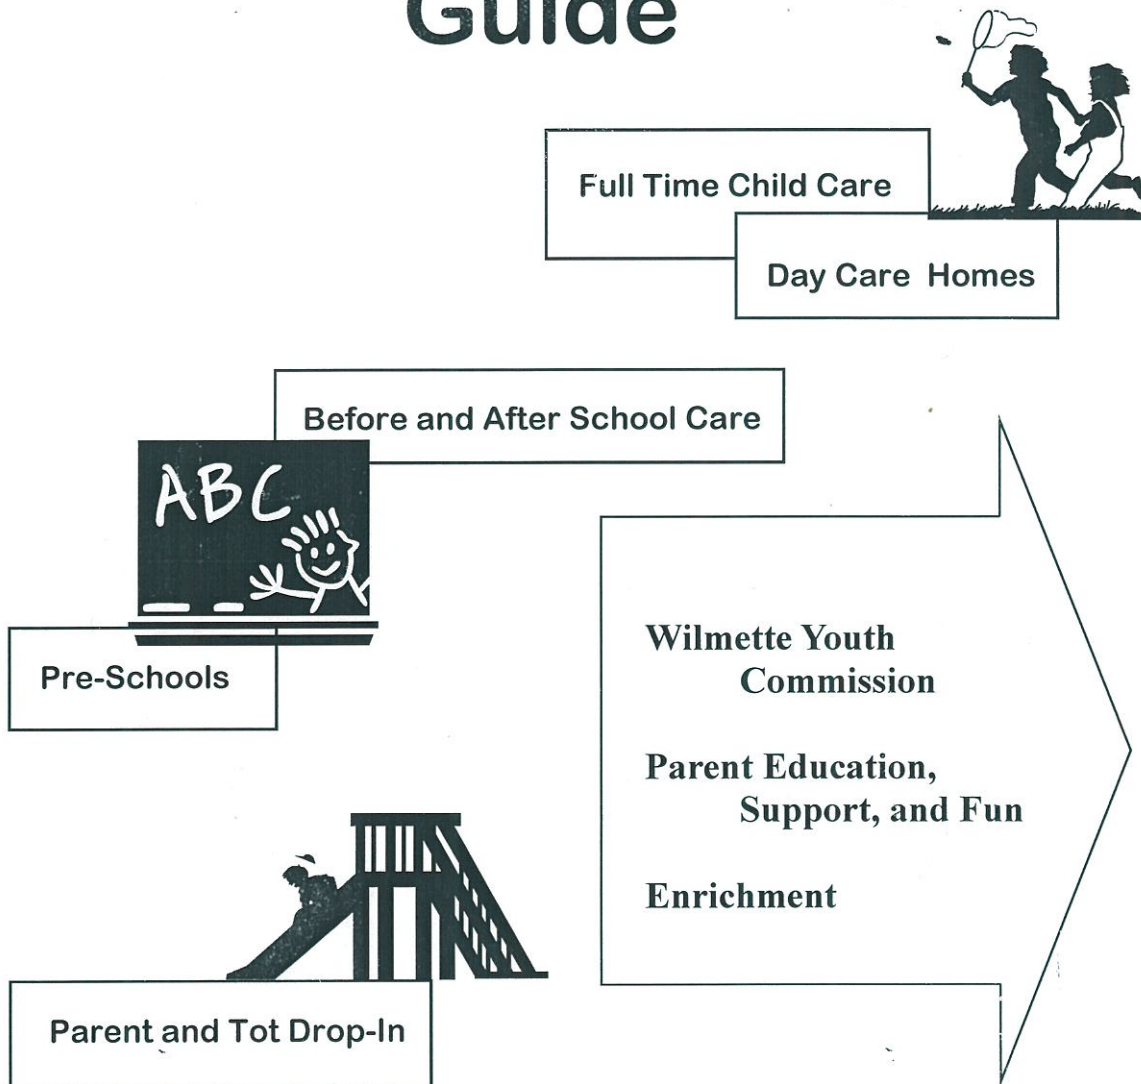

# 2006 Wilmette Early Childhood Resource Guide

The *Wilmette Early Childhood Resource Guide* is updated annually to help you find activities, educational programs, and childcare for your young children. New Trier Township Day Care Scholarships are again available for 2006, and several programs also offer tuition assistance.